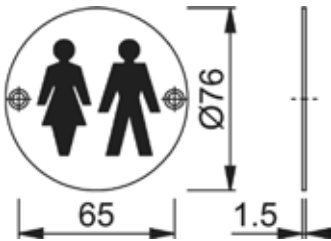

Product data sheet

Unisex sign

ESD903-U

Door type	Timber door
Fixings	Timber door
Diameter	76mm
Drill	2 Screw holes countersunk
Icon	Unisex
Finish	Satin stainless steel

- With pictogram.
- 76mm diameter.

Drawing not to scale