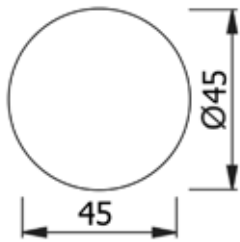

Product data sheet

Plastic fire signs with adhesive backing

ESDHTM58

Door type	Timber
Fixings	Adhesive backing
Diameter	45mm
Icons	Available as FR30s, FR60s, FR30, FR60. Other options also available upon request.

- Fire identification discs, white lettering on blue background (HTM58) with self adhesive backing.
- 45mm diameter.

Finish	Blue
--------	------

Drawing not to scale