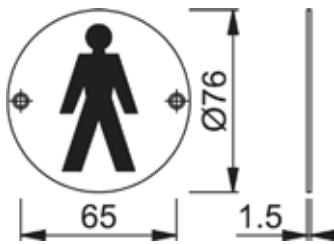

Product data sheet

Male sign

ESD903-M

Door type	Timber door
Fixings	Timber door
Diameter	76mm
Drill	2 Screw holes countersunk
Icon	Male
Finish	Satin stainless steel

- With pictogram.
- 76mm diameter.

Drawing not to scale