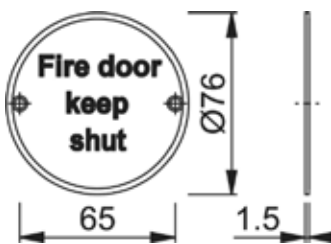

Product data sheet

Fire door keep shut sign

ESD902

Door type	Timber door
Fixings	Timber door
Diameter	76mm
Drill	2 Screw holes countersunk
Icon	Fire door keep shut
Finish	Satin stainless steel

- With lettering.
- 76mm diameter.

Drawing not to scale