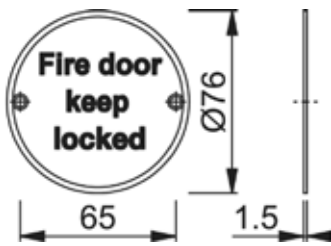

## Fire door keep locked sign

ESD901

Door type	Timber door
Fixings	Timber door
Diameter	76mm
Drill	2 Screw holes countersunk
Icon	Fire door keep locked
Finish	Satin stainless steel

- With lettering.
- 76mm diameter.

Drawing not to scale