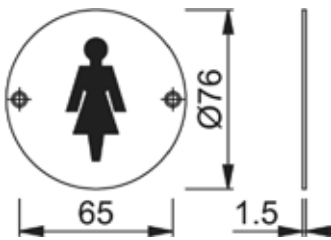

## Female sign

ESD903-F

Door type	Timber door
Fixings	Timber door
Diameter	76mm
Drill	2 Screw holes countersunk
Icon	Female
Finish	Satin stainless steel

- With pictogram.
- 76mm diameter.

Drawing not to scale