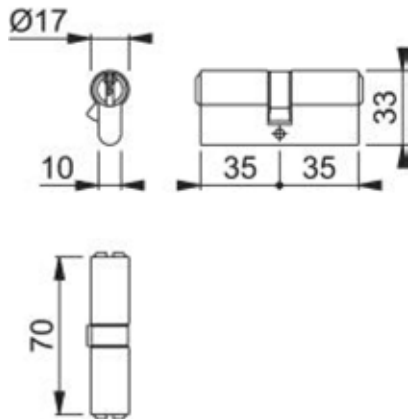

## 70mm Euro profile double cylinder

ESD313070DC

- Cylinder type: Double cylinder.
- Keying function: Keyed to differ.
- Number of keys: 2 servant keys.
- Testing: BS EN 1303, BS EN 1634 Part 1.  
Assessed for use on 30 and 60 minute timber fire doors.

Drawing not to scale

Type	Double cylinder
Door type	Timber door
Cylinder shape	Double cylinder
Number of pins	6
Pinning, Keying and Security	6 pin keyed to differ
Fixings	M5 x 70mm
Special function	Multi pin system
Cylinder length	35/35mm - 70mm overall length
Keyway section	Key profile no. 37
Security	
Protection	
Finish	Matt nickel plated
Cylinder finish	Matt nickel plated