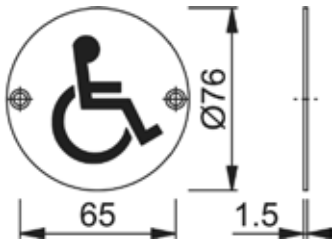

## Accessibility sign

ESD903

Door type	Timber door
Fixings	Timber door
Diameter	76mm
Drill	2 Screw holes countersunk
Icon	Accessible
Finish	Satin stainless steel

- With pictogram.
- 76mm diameter.

Drawing not to scale