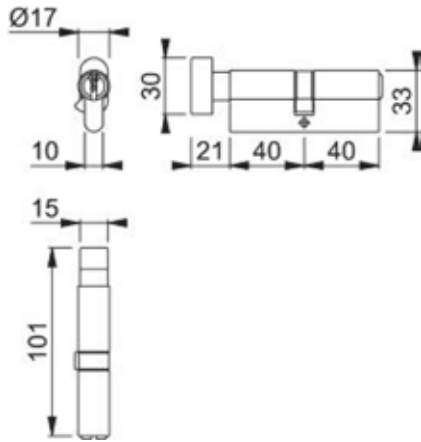

## 80mm Euro profile thumbturn cylinder

ESD312180T

Type	
Door type	Timber door
Cylinder shape	Key and turn cylinder
Number of pins	6
Pinning, Keying and Security	6 pin keyed to differ
Fixings	M5 x 70mm
Special function	Multi pin system
Cylinder length	40/40mm - 80mm overall length
Keyway section	Key profile no. 37
Finish	Matt nickel plated
Cylinder finish	Matt nickel plated

- Cylinder type: Key and turn cylinder.
- Keying function: Keyed to differ.
- Number of keys: 2 servant keys.
- Testing: BS EN 1303, BS EN 1634 Part 1.  
Assessed for use on 30 and 60 minute timber fire doors.

Drawing not to scale