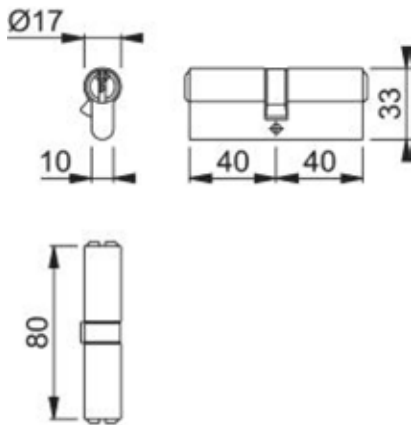

Product data sheet

80mm Euro profile double cylinder

ESD313080DC

- Cylinder type: Double cylinder.
- Keying function: Keyed to differ.
- Number of keys: 2 servant keys.
- Testing: BS EN 1303, BS EN 1634 Part 1.
Assessed for use on 30 and 60 minute timber fire doors.

Drawing not to scale

Type	Double cylinder
Door type	Timber door
Cylinder shape	Double cylinder
Number of pins	6
Pinning, Keying and Security	6 pin keyed to differ
Fixings	M5 x 70mm
Special function	Multi pin system
Cylinder length	40/40mm - 80mm overall length
Keyway section	Key profile no. 37
Security	
Protection	
Finish	Matt nickel plated
Cylinder finish	Matt nickel plated