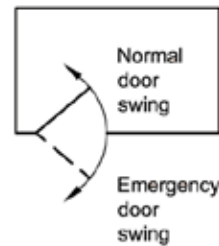

## Pivot set with emergency release

ESD131-105 & 400

- Grade 304 stainless steel.
- Maintenance free, guaranteed for 25 years.
- Allows the door to swing in either direction.
- Medium duty for internal doors weighing up to 80kg when floor mounted and up to 1100mm wide.
- Top and bottom door plates have HI-LOAD maintenance free oil impregnated bronze bearings.
- Set includes door bottom pivot bracket, top centre, door mounting plates and M5 x 30mm screws.

- Allows double action doors to operate as single swing when hung on pivots
- Emergency access is gained by depressing the stop and pulling the door outwards
- Stop release resets automatically
- Rubber insert for quieter action