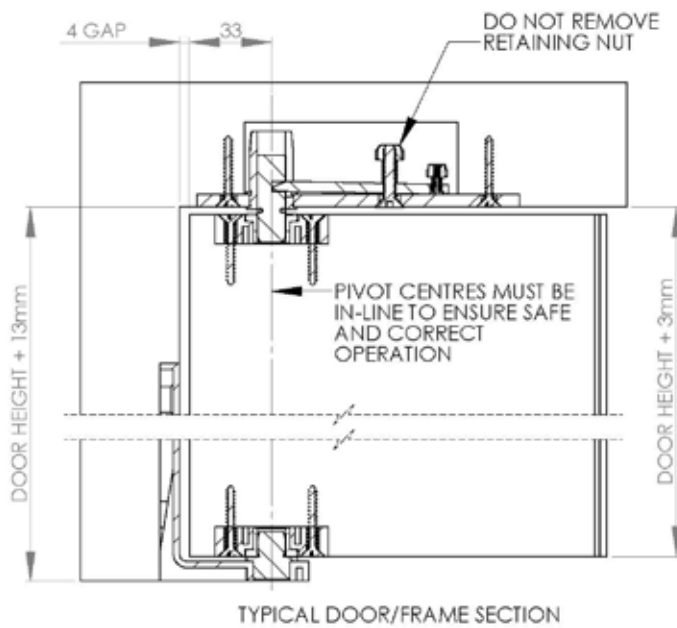

## Pivot set with emergency release

ESD131-105 & 400

- Grade 304 stainless steel.
- Maintenance free, guaranteed for 25 years.
- Allows the door to swing in either direction.
- Medium duty for internal doors weighing up to 80kg when floor mounted and up to 1100mm wide.
- Top and bottom door plates have HI-LOAD maintenance free oil impregnated bronze bearings.
- Set includes door bottom pivot bracket, top centre, door mounting plates and M5 x 30mm screws.

- Allows double action doors to operate as single swing when hung on pivots
- Emergency access is gained by depressing the stop and pulling the door outwards
- Stop release resets automatically
- Rubber insert for quieter action

Drawings not to scale