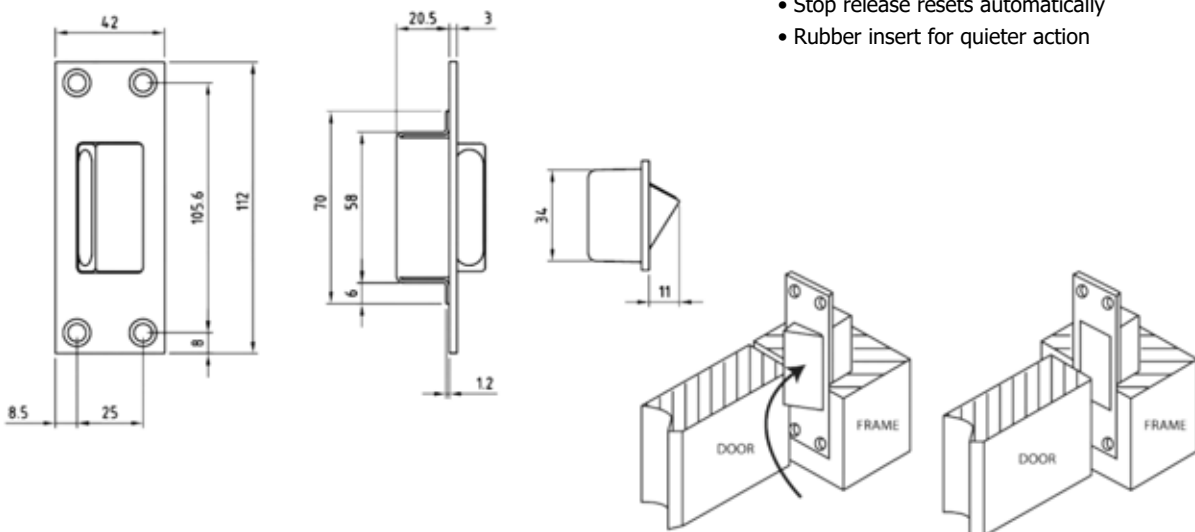

## Pivot set with emergency release

ESD131-105 & 400

- Grade 304 stainless steel.
- Maintenance free, guaranteed for 25 years.
- Allows the door to swing in either direction.
- Medium duty for internal doors weighing up to 80kg when floor mounted and up to 1100mm wide.
- Top and bottom door plates have HI-LOAD maintenance free oil impregnated bronze bearings.
- Set includes door bottom pivot bracket, top centre, door mounting plates and M5 x 30mm screws.

- Allows double action doors to operate as single swing when hung on pivots
- Emergency access is gained by depressing the stop and pulling the door outwards
- Stop release resets automatically
- Rubber insert for quieter action

Drawings not to scale