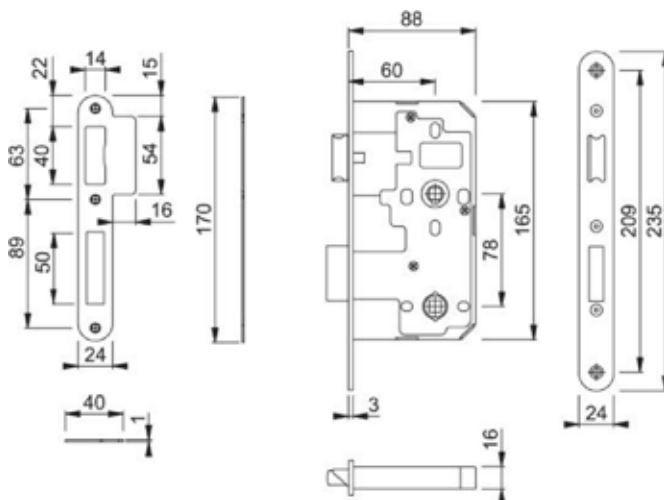

Product data sheet

Mortice bathroom lock

ESD913

Operation	Half lever set
Follower	8mm furniture and 5mm or 8mm bathroom follower with spindle grip
Backset	60mm, pierced for furniture and escutcheons at 38mm centres
(Key) Hole size	WC
Key hole distance	78mm
Door type	Timber door
Fixings	Timber door
Corner	Radius corners
Shape	Radiused
Finish	F69 satin stainless steel
Face plate finish	F69 satin stainless steel

- Function: Latch bolt and deadbolt operation.
- Deadbolt projection: 21mm, single throw.
- 8mm bathroom follower with 5mm adaptor supplied.
- Forend/strike material: Stainless steel.
- Forend type: Single.
- **BS EN 12209**: 3 | X | 8 | 1* | 0 | G | - | B | 0 | 3 | 0.
- Testing: **BS EN 1634-1**. Assessed for use on 30, 60, 90 and 120 minute timber fire doors.

Drawing not to scale