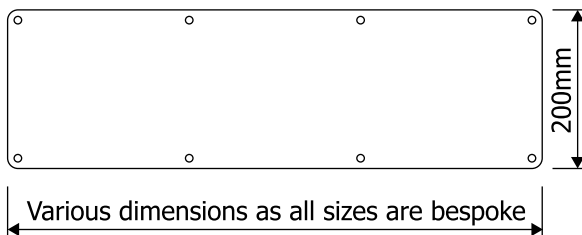

Product data sheet

Stainless steel Kick plate

ESDKP

Door type	Timber door
Dimensions	Variable, made to measure
Finish	Satin stainless steel with radius corners.

- Kickplates are made to order, and of variable sizes. The above image is a visual representation of what it could look like, but sizes are all bespoke.

Drawing not to scale