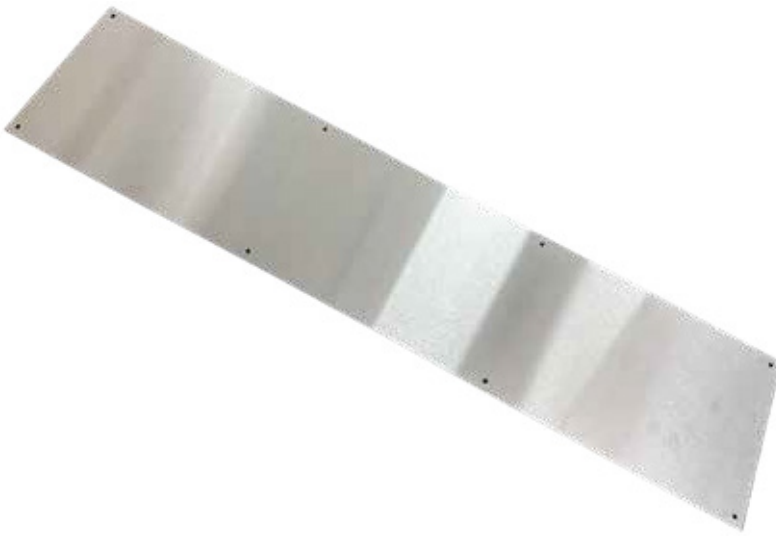

Product data sheet

Stainless steel Kick plate

ESDKP

Door type	Timber door
Dimensions	Variable, made to measure
Finish	Satin stainless steel with radius corners.

- Kickplates are made to order, and of variable sizes. The above image is a visual representation of what it could look like, but sizes are all bespoke.

Drawing not to scale