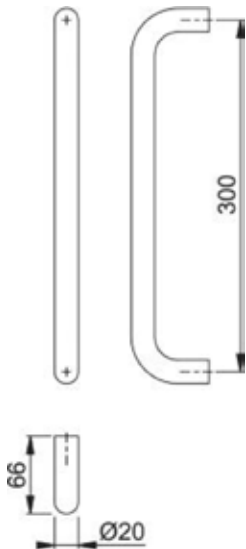

### 300mm Stainless steel straight pull handle (exterior side)

ESD3616-300

Door thickness	37-57mm
Unit	Single
Fixing distance	300mm
Diameter	19mm
Door type	Timber door
Fixings	Bolt fixing
Fixing distance	300mm
Set screw	Not drilled
Finish	Satin stainless steel

- Fixing: pull handle fixing system no. BS13-B.

Drawing not to scale