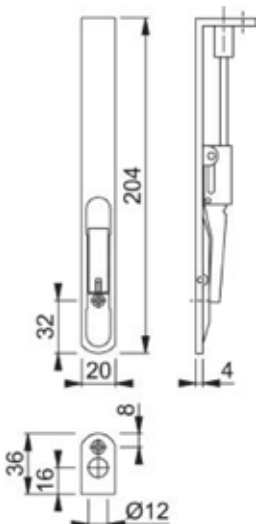

## Flush bolt

ESD326

Door type	Timber door
Fixings	Timber door
Diameter	
Length	200mm
Shape	Radius
Drill	2 Screw holes countersunk
Width	20mm
Throw	20mm
Finish	Satin stainless steel

- Material: Stainless steel.
- Function: Lever action.
- Fixing: Timber door screws.

The flushbolt will be supplied with an intumescent, if the product you're ordering is fire rated.

Drawing not to scale