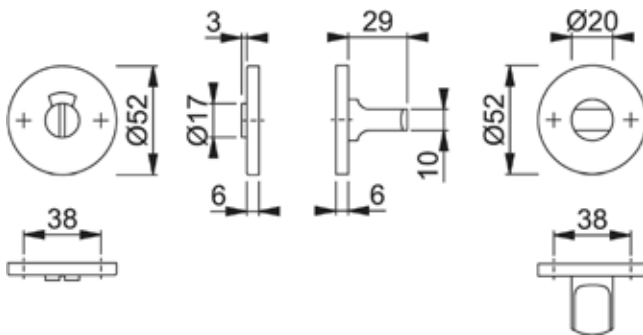

Product data sheet

Bathroom turn and indicator set

ESD - IND/TURN

- Function: Bathroom turn set for residential/commercial applications.
- Material: Stainless steel grade 304.
- Base: Stainless steel.
- Fixing: Wood screws with 5mm bathroom spindle.

Unit	Pair
Spindle size	5mm
Spindle length	
(Key) Hole size	Emergency release with red-white indicator/turn
Door type	Timber door
Fixings	M4x18mm
Rose height	6mm
Spindle size	5mm
Finish	F69 Satin stainless steel

Drawing not to scale