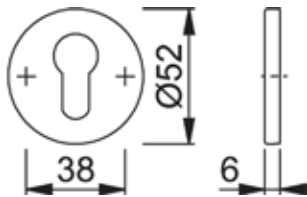

Product data sheet

Escutcheon

ESD - ESC/TURN

Unit	Pair
(Key) Hole size	Euro profile cylinder
Door type	Timber door
Fixings	Number 4 x 16mm
Rose height	6mm
Finish	F69 Satin stainless steel

- Euro profile escutcheon 8mm.
- Fixing: 4 x 20mm screws.
- Material: Grade 304 stainless steel.

Drawing not to scale