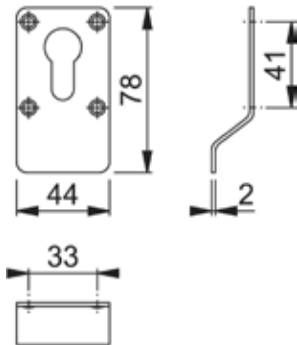

Product data sheet

Cylinder pull

ESD306

(Key) Hole size	Euro profile cylinder
Door type	Timber door
Fixings	Timber door
Drill	4 Screw holes countersunk
Finish	Satin stainless steel

- Euro profile cylinder pull.

Drawing not to scale